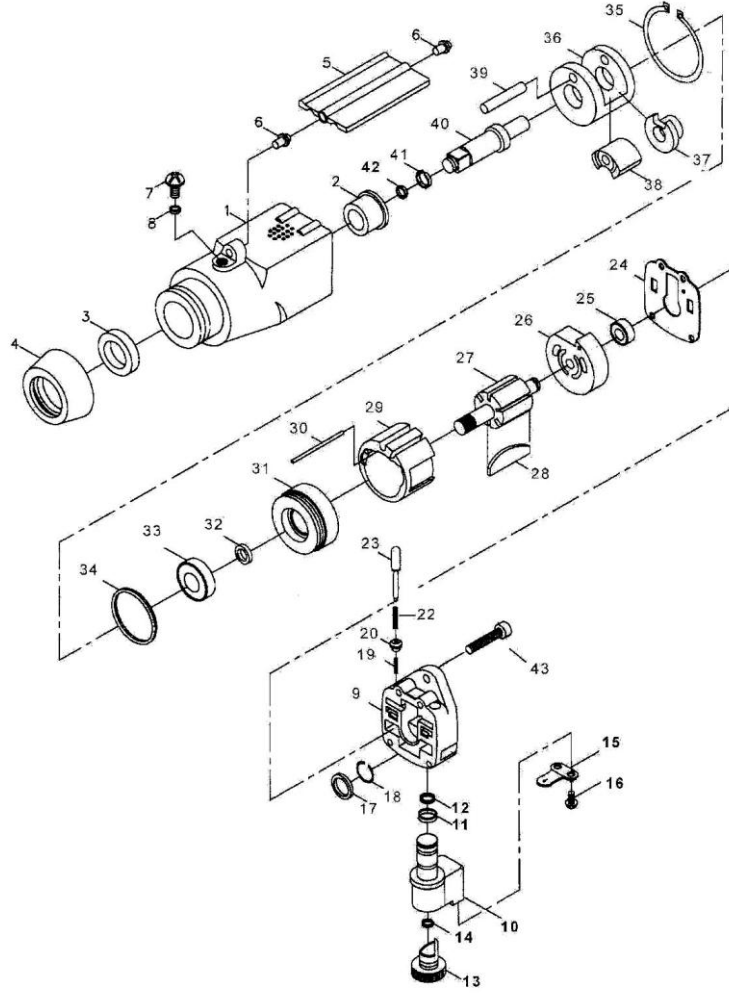

OS-402S **GAV** HAVALI SOMUN SÖKME

No.	Parça Adı	Adet	Fiyat\$	No.	Parça Adı	Adet	Fiyat\$
1	MOTOR HOUSING	1	20.00	23	PLUNGER	2	4.00
2	ANVIL BUSHING	1	4.00	24	BACK CAP GASKET	1	4.00
3	OIL SEAL	1	3.00	25	BALL BEARING	1	6.00
4	RUBBER NOSE GUARD	1	3.00	26	REAR END PLATE	1	7.00
5	THROTTLE LEVER	1	5.00	27	ROTOR	1	12.00
6	THROTTLE PIN	2	2.00	28	ROTOR BLADE	6	2.00
7	OILER SCREW	1	2.00	29	CYLINDER	1	8.00
8	O-RING	1	1.00	30	MOTOR PIN	1	1.00
9	BACK CAP	1	10.00	31	FRONT END PALTE	1	6.00
10	AIR INLET BLOCK	1	8.00	32	OIL SEAL	1	2.00
11	O-RING	1	1.00	33	BALL BEARING	1	6.00
12	O-RING	2	1.00	34	O-RING	1	2.00
13	REGULATOR	1	5.00	35	SNAP RING	1	3.00
14	O-RING	1	1.00	36	HAMMER CAGE	1	12.00
15	RETAINER PLATE	1	3.00	37	CAP	1	5.00
16	SCREW	2	1.00	38	HAMMER	1	8.00
17	FIXING RING	1	2.00	39	HAMMER PIN	1	4.00
18	RETAINING RING	1	1.00	40	ANVIL	1	12.00
19	VALVE SPRING	2	1.00	41	O-RING	1	1.00
20	VALVE SEAT	2	2.00	42	SOCKET RETAINER RING	1	1.50
22	PLUNGER SPRING	2	1.00	43	CAP SCREW- LONG	4	1.00